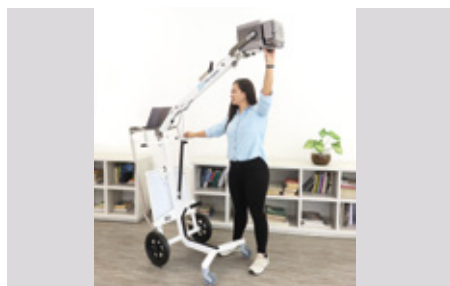

True Portable

PORTABLE, PROFITABLE AND RELIABLE

BUILT FOR FIELD USE

Lightweight, durable, and built to perform in the demanding realities of portable imaging.

TRUE ALL-IN-ONE DESIGN

Integrated stand for fast deployment, with a compact design that fits easily in SUVs and small vehicles.

OPTIMIZED MECHANICAL DESIGN

Fewer mechanical parts increase reliability and eliminate the need for a folding or sliding base.

HIGHLIGHT FEATURES

ULTRA-LIGHTWEIGHT DESIGN

Just 82 lbs, designed for easy, stair-friendly mobility.

POWERFUL & VERSATILE

2.7 kW power for reliable imaging performance.

INTEGRATED WORKFLOW

Control the generator from the laptop with pre-set techniques.

ExamVue™ Duo Acquisition Software

ExamVue™ Duo is a powerful X-ray imaging software built to deliver reliable performance and exceptional user support. Designed to streamline every step of the radiographic workflow, ExamVue™ Duo brings speed, precision, and simplicity to modern medical imaging.