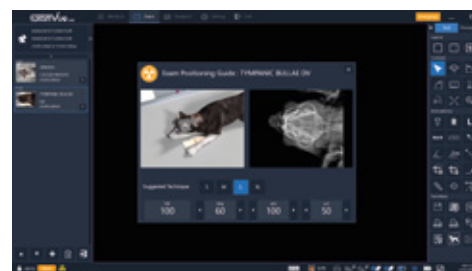

POWERFUL & VERSATILE

2.7 kW power for reliable imaging performance.

INTEGRATED WORKFLOW

Control the generator from the laptop with pre-set techniques.

ExamVue™ Duo Acquisition Software

ExamVue™ Duo is a powerful X-ray imaging software built to deliver reliable performance and exceptional user support. Designed to streamline every step of the radiographic workflow, ExamVue™ Duo brings speed, precision, and simplicity to modern medical imaging.

Easy to Use
and Learn

Patient Positioning
Guides

Image
Auto-Stitching

Customer Service

We are JPI. **After sales service and support** isn't just a priority—it's the core of our commitment. We are relentless in our pursuit of one singular goal: to **minimize your downtime**. Our outstanding support team of experienced and knowledgeable engineers are always ready to help.